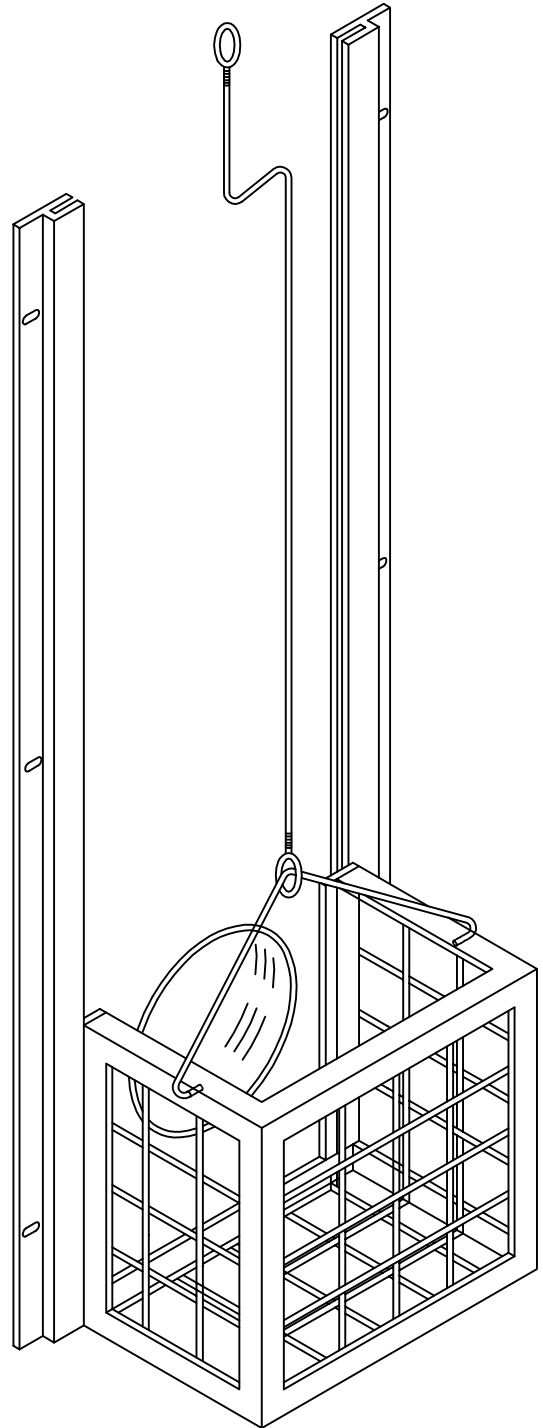

COARSE DEBRIS BASKET SERIES CD-100

- *WALL OR TANK MOUNTED
- *ALL ALUMINUM CONSTRUCTION
- *EXTRUDED ALUMINUM RAILS
- *AVAILABLE IN STAINLESS STEEL SERIES CD-200

WALL MOUNTED SERIES